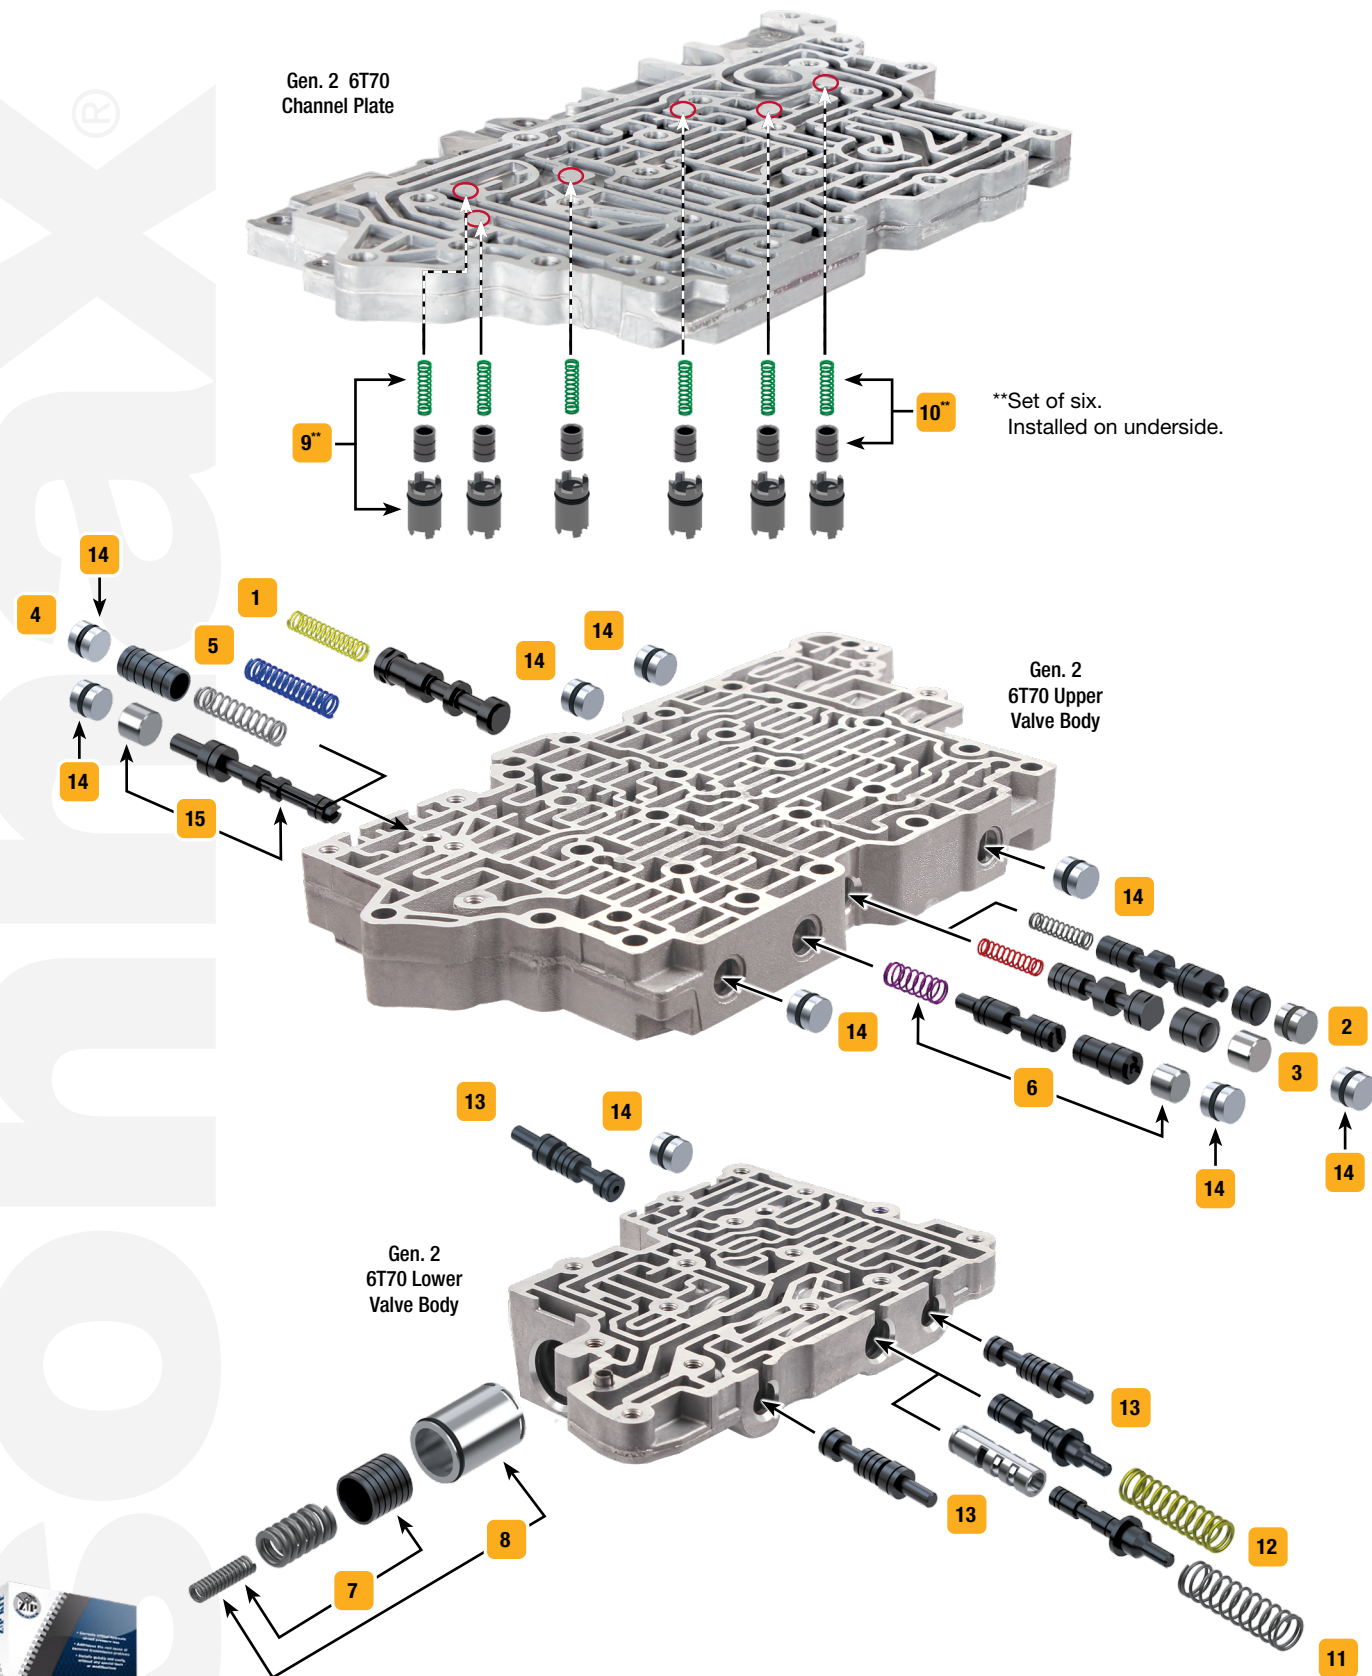

GM 6T70/75/80 (Gen. 2)

Click on part numbers for product details or visit www.sonnax.com to see all products for the unit(s) shown here.

Symptoms/Benefits	Product Name	Part No.	Details	Tooling
Multiple Symptoms				
The first step in correcting common shift problems	Zip Kit®	6T70-G2-ZIP	ZIP	
TCC/Lockup Symptoms				
Excess TCC slip, Low cooler flow, Overheating, TCC apply & release concerns, TCC apply codes	Oversized TCC Control Valve Kit	1 124740-14K		F-124740-TL14*
Code P0741, P0742, Harsh TCC apply, TCC slip, Loss of fuel economy, Low TCC apply pressure	TCC Regulator Valve Kit	2 124740-31K	ZIP	
	Oversized TCC Regulator Valve Kit	3 124740-24K		F-124740-TL24*
Pressure Problems				
Low line pressure, Line pressure instability, No line rise, Burnt clutches, Harsh shifts	Isolator Valve Kit	4 124740-03K	ZIP	
No line rise, Line pressure instability	Isolator Valve Spring	5 124740-16	5/Bag	
Shift/Engagement Concerns				
1-2 Flare, 5-6 Flare, 2nd Slip, 6th Slip, No 2nd, No 6th, Ratio codes, 2-6 Clutch burned	Oversized 2-6 Clutch Regulator Valve Kit	6 124740-66K		F-124740-TL66*
3-4 Flare, Ratio codes, 4-5-6 Clutch burned, Slipping gears, 3-4 Harsh	4-5-6 Accumulator Piston Kit	7 124740-57K	ZIP	
	4-5-6 Sleeved Accumulator Piston Kit	8 124740-68K	ZIP	
Harsh shifts, Soft shifts, Solenoid performance codes	Actuator Feed Accumulator Piston Kit	9 124740-76K	ZIP Includes 6 sets	
	Oversized Actuator Feed Accumulator Piston Kit	10 124740-65K	Includes 6 sets	124740-TL40, 124740-JP40
Wrong gear starts, Clutch failure, Solenoid performance codes	Actuator Feed Limit Valve Kit	11 124740-33K	ZIP	
	Oversized Actuator Feed Limit Valve Kit	12 124740-48K		F-124740-TL48*
Shift quality is not load sensitive, Harsh shifts, Slips & flares, Delayed engagement	Oversized Clutch Boost Valve	13 124740-56	Fits any of 3 locations	F-144740-TL22*
Pressure loss, Shift concerns, Burnt clutches, TCC apply concerns	O-Ringed End Plug Kit	14 124740-02K	ZIP Includes 9 end plugs	
Erratic line pressure, Poor shift quality, Burnt clutches, Low converter & lube flow	Oversized Pressure Regulator Valve Kit	15 124740-60K		F-124740-TL60*
Tools				
	Vacuum Test Plate Kit	124740-VTP		VACTEST-01K